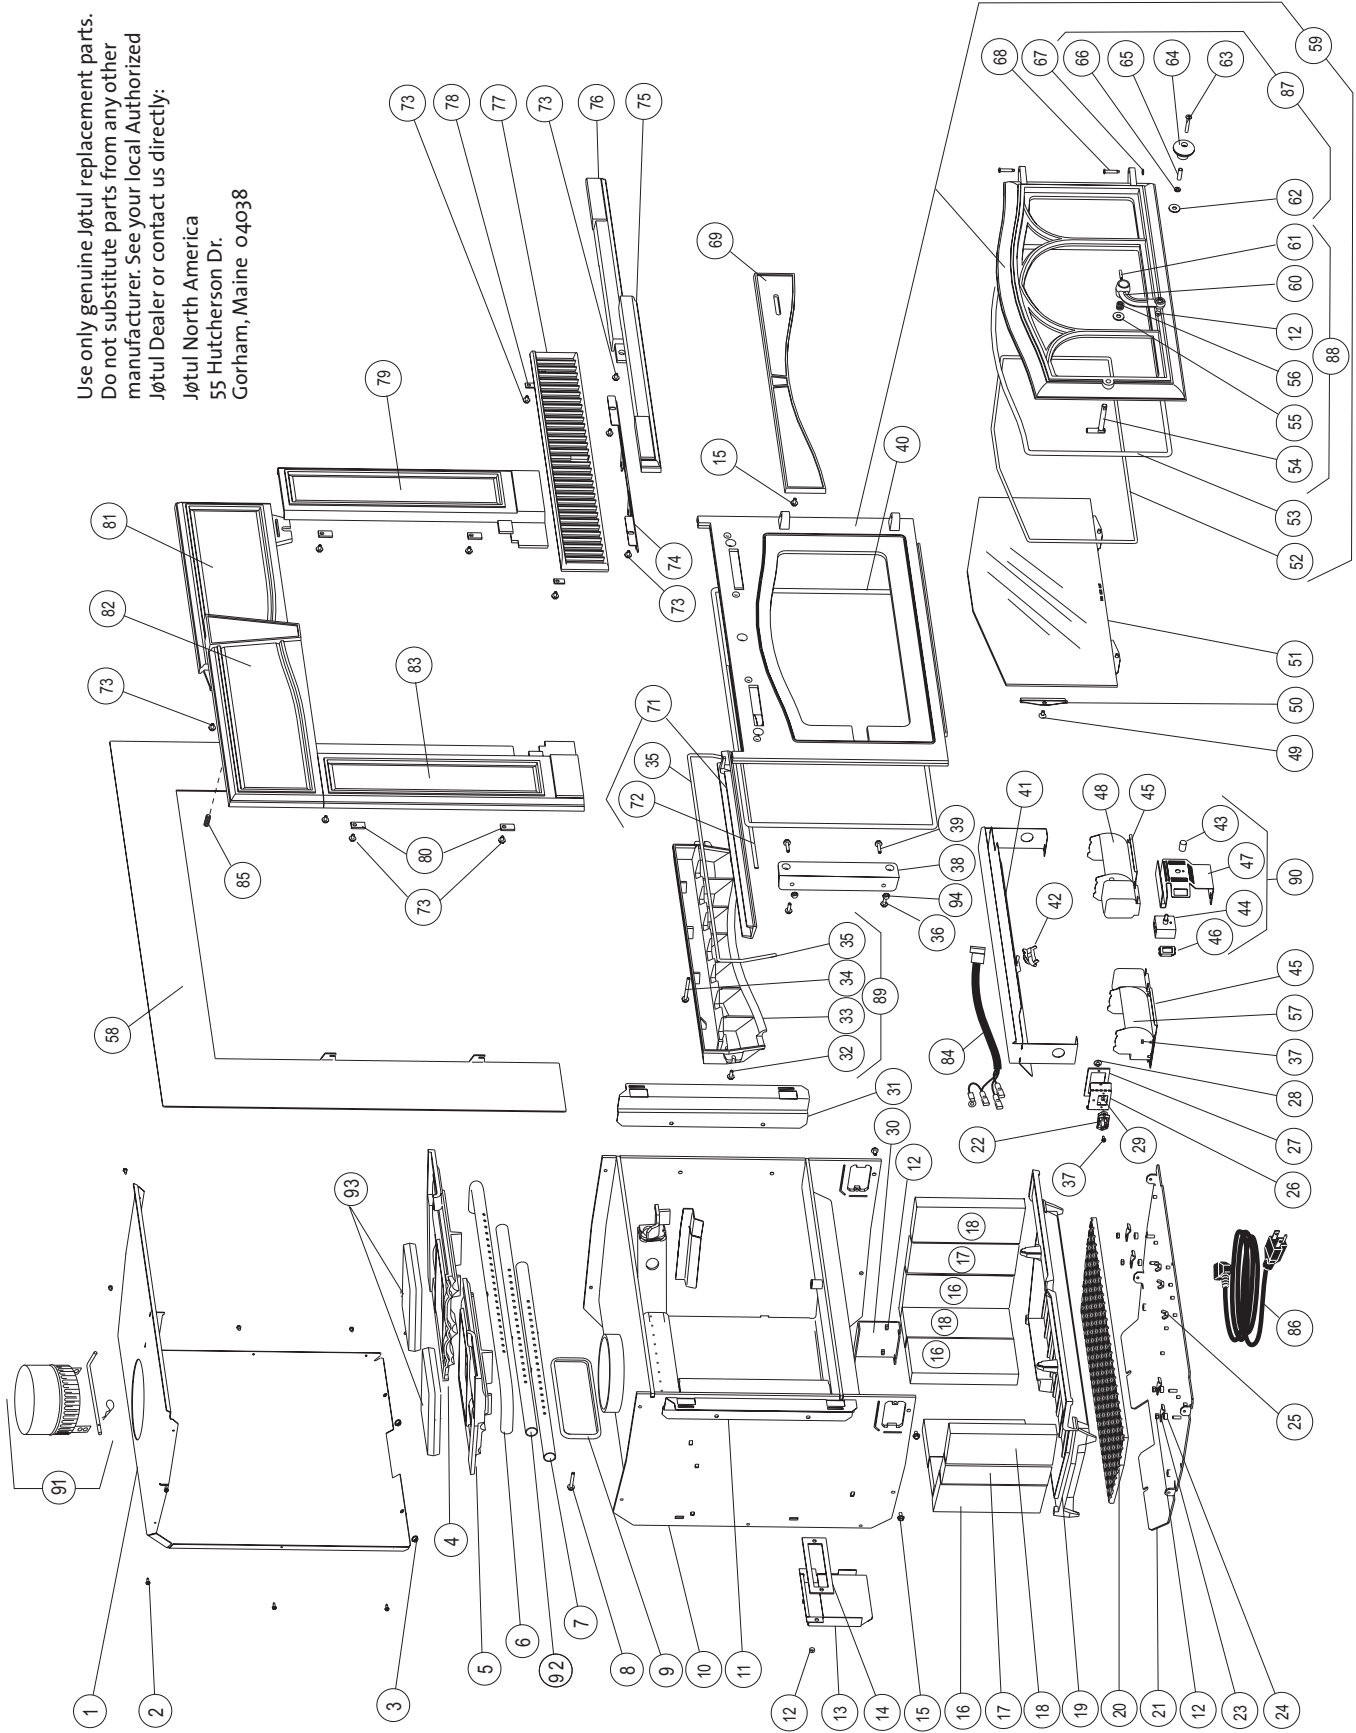

Jøtul North America
55 Hutchinson Dr.
Gorham, Maine 04038

Figure 20.

Jøtul C 550 CB Rockland Parts List

No.	Description	Part Number
1.	Rear Shroud	222027
2.	Screw, #8 x 1/2" Hex Slit	117917
3.	Nut, M6 Flange	117968
4.	Right Baffle Plate	157045
5.	Left Baffle Plate	157044
6.	Secondary Air Tube, Front	223262
7.	Secondary Air Tube, Middle	222536
8.	Bolt, M6 x 40 SS Hex Hd	117997
9.	Brick Retainer, Cast Iron	104300
10.	Firebox Cavity	222535
11.	Surround Support, Left	222201
12.	Nut, M6 Hex	9930
13.	Secondary Air Channel	223279
14.	Blower Shield Assembly	221750
15.	Bolt, M6 x 12 Hex Hd Flange	117130
16.	Brick, 4.5 x 9.0 Refractory	129082
17.	Brick, 3.0 x 9.0 Refractory	220518
18.	Brick, 3.5 x 9.0 Refractory	222226
19.	Firebox Grate Plate	104312
20.	Insulating Panel, Grate	222433
21.	Shroud Assembly, Base	222028
22.	AC Power Receptacle	221790
23.	Clip, Attachment	222096
24.	Spacer, .250 x .500	117994
25.	Nut, M6 Wing	117975
26.	Receptacle Mounting Plate	222442
27.	Gasket, Receptacle Mounting Plate	129670
28.	Weld nut, M4	118067
29.	Screw, M4 x 8 Ph PH ZINC	117920
30.	Firebox Support	222223
31.	Surround Support, Right	222200
32.	Bolt, M6 x 16 Flange Head	99625
33.	Air Wash Manifold	104310
34.	Bolt, M6 x 60 Hex Head Serr. Flange	99101
35.	Gasket, LD .250 SA Fiberglass Rope- Outer, Air Manifold	129644
36.	Bolt, M8 x 20 Hex Head	117875
37.	Screw, #8 x .50 Hex Slot	117917
38.	Cast Attachment Plate	156792
39.	Bolt, M8 x 25 Flange Hex	117876
40.	Rope Gasket, Fiberglass - LD .360 x 6.5 ft. - Front Plate	100038
41.	Shroud, Blower	222221
42.	Snapstat, 110°F - 20°F	220755
43.	Knob, Rheostat	221788
44.	Rheostat, Solid State Variable Speed	221787
45.	Blower Base	222220
46.	Rocker Switch	220703
47.	Controls Bracket	222222
48.	Blower, 60 cfm Crossflow, RT DR.	156477
49.	Screw, M6 x 12 Pan Head	117505
50.	Glass Clip w/ gasket	153620
51.	Ceramic Glass panel	222219
52.	Rope Gasket, Fiberglass LD .250 x 5.5' - Glass Panel	200024
53.	Rope Gasket, Fiberglass LD .360 x 70" - Door	100038
54.	Door Latch Bolt	221720
55.	Washer, Door Handle	117587
56.	Compression Spring, Door Handle	126164
57.	Blower, 60 cfm Crossflow, LFT DR	156476
58.	Extended Surround (optional) / Matte Black Paint	156432
59.	Front Ass'y w/ Door - Matte Black	156482
	Front Ass'y w/ Door - Blue Black Enamel	156483
	Front Ass'y w/ Door - Brown Majolica Enamel	157317
60.	Cast Iron Door Handle	103712