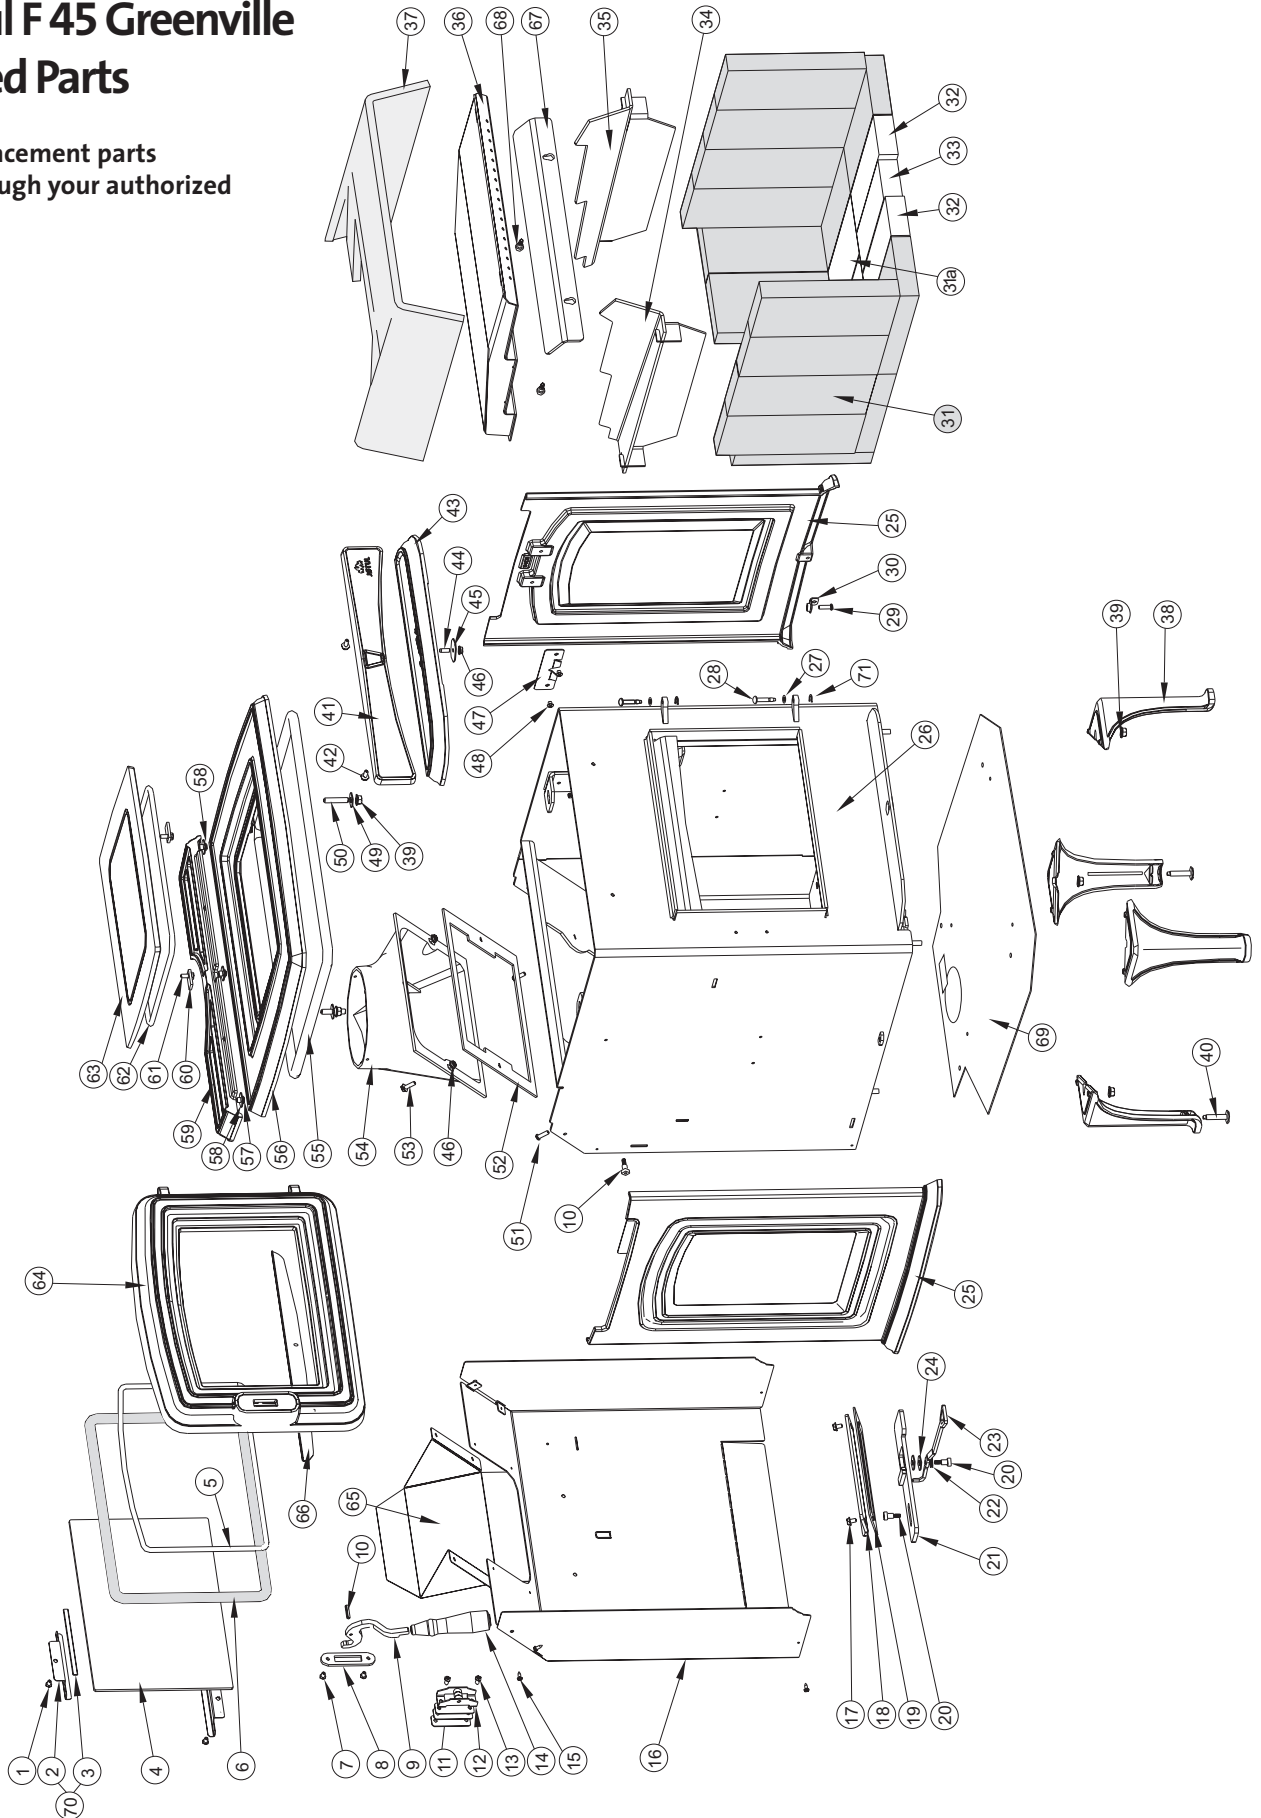

8.o Jøtul F 45 Greenville Illustrated Parts

Only use replacement parts provided through your authorized Jøtul dealer.

Figure 26. F 45 Greenville Illustrated Parts

8.1 Jøtul F 45 Greenville Part List

No.	Description	Part Number
1.	Screw, Button Head Socket - M6 x 10 Blk	117978
2.	Glass Clip, 3" (three)	225008
3.	Gasket, SA Flat	127215
4.	Door Glass, Ceramic	224923
5.	Gasket, MD .625 Ø Fiberglass Rope	223858
6.	Gasket, LD .250 Ø Fiberglass Rope	200024
7.	Screw, Button Head Socket M6 x 10 mm Blk	117978
8.	Retainer, Front Door Catch	224159
9.	Latch, Front Door	224979
10.	Roll Pin, Slotted 5mm x 24, steel	118215
11.	Shim, Door Catch	224734
12.	Door Catch	22473392
13.	Screw, Button Head Socket, M6 x 14 mm, Blk	118215
14.	Door Tool (Fall-away Handle)	157635
15.	Screw, HWH SMA 8 x 1/2 SL Blk Oxide	117917
16.	Rear Shroud, F 45	22491892
17.	Bolt, Hex Cap M6 x 10 Ser. Flange Hd	9962
18.	Inspection Cover, F 45	224924
19.	Gasket, Inspection Cover	224355
20.	Screw, Shoulder M6 x 10, 8mm dia. x 10 mm, Hex	117912
21.	Air Valve Weldment	223729
22.	Disk Spring	118249
23.	Air Valve Handle Assembly, Nickel	157391
24.	Fender Washer, 8mm, Zinc	117949
25.	Side Convection Panel Assembly	157643
26.	Firebox Assembly	224752
27.	Shim Washer	117588
28.	Hinge Pin, grooved - Nickel	225098
29.	Screw, Button Head Socket, M6 x 14 mm, Blk	118215
30.	Bottom Bracket, Cast Convection Panel	224197
31.	Refractory Brick, 4.50" x 9" x 1.25" (16)	129082
31a.	Refractory Brick, 4.50" x 8.50" x 1.25" (2, center-rear)	2211751
32.	Refractory Brick, 3" x 9" x 1.25" (2)	220518
33.	Refractory Brick, 8.5" x 3" x 1.25" (1)	221752
34.	Left Support	224919
35.	Right Support	224920