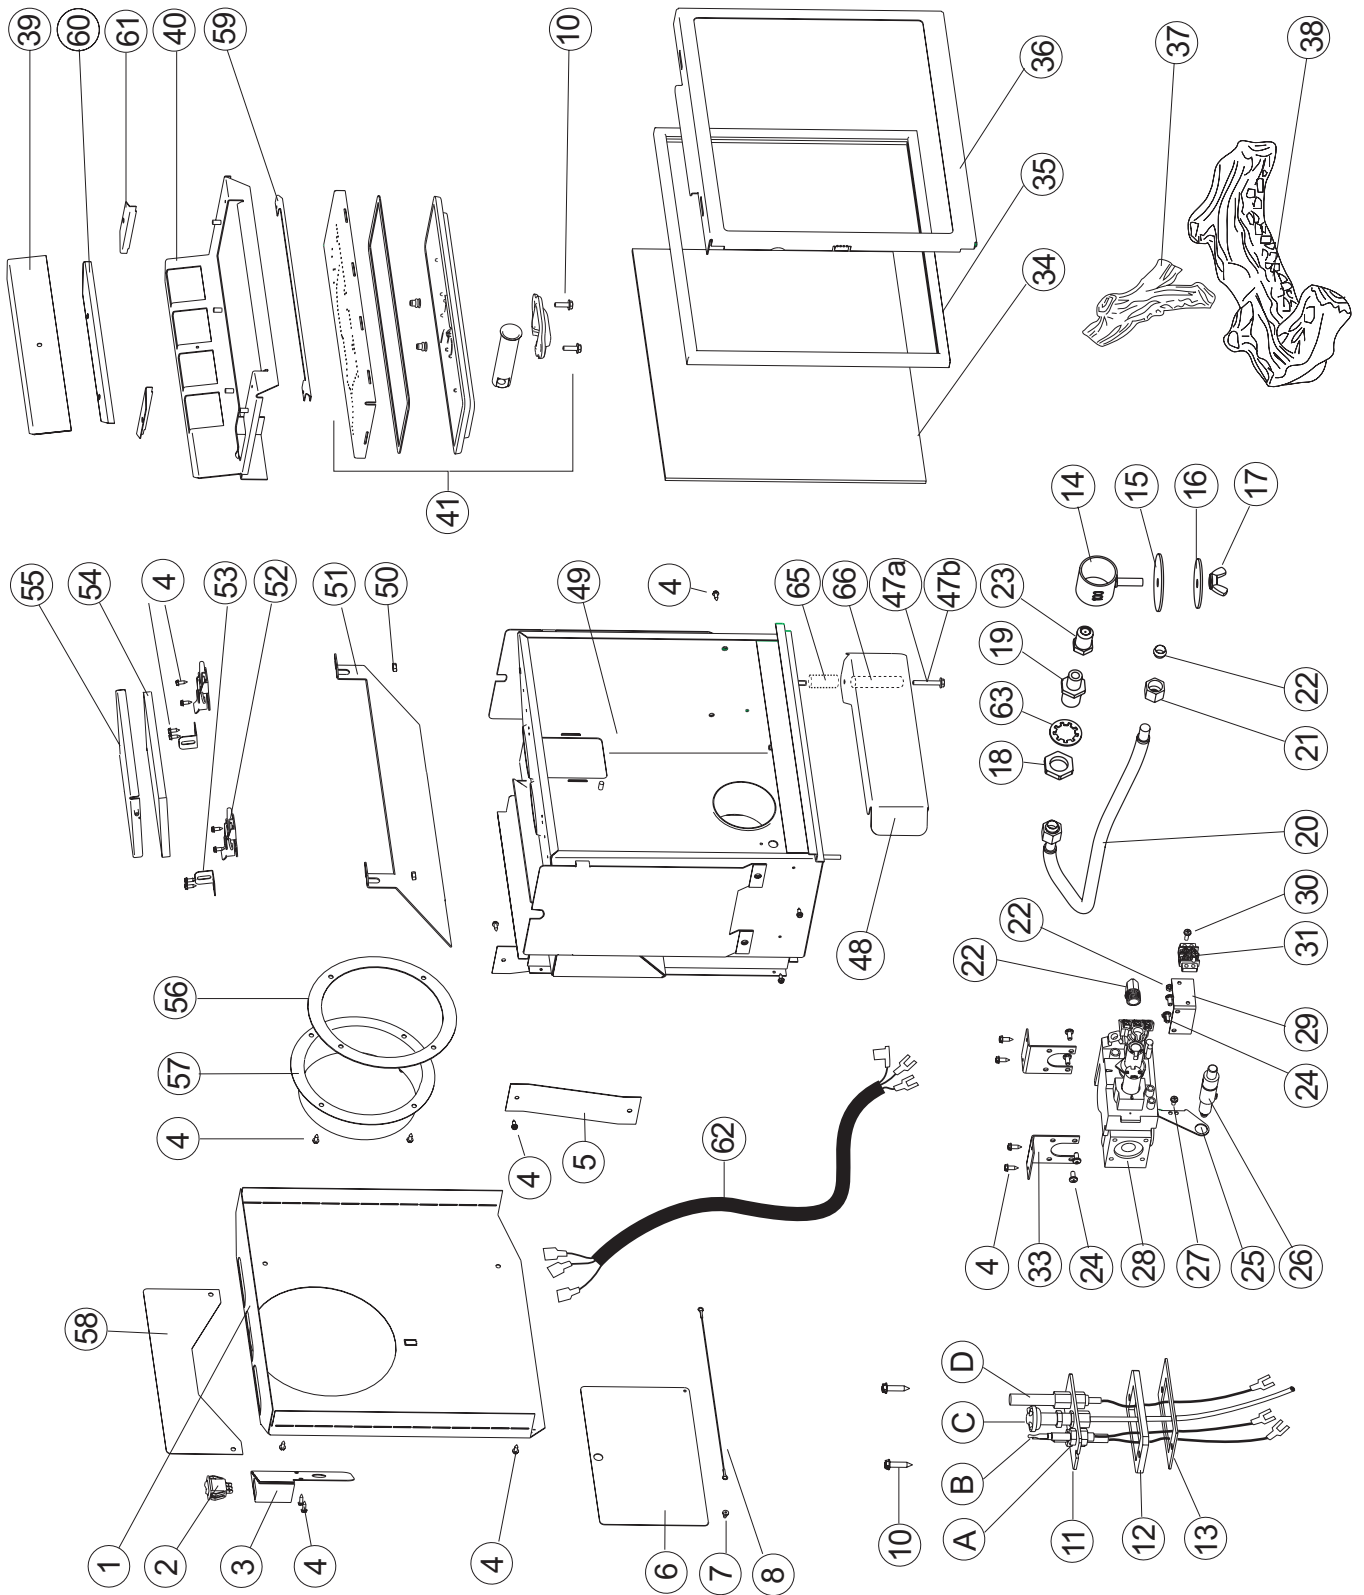

GF 100 DV II / GF 200 DV II Illustrated Parts Breakdown / Firebox Assembly

Figure 39.

Parts List - GF 100 DV II / GF 200 DV II Firebox Assembly

Part Description	Part Number	Part Description	Part Number
1. Rear Shroud, Matte Black	22055592	37. Middle Log	221105
Rear Shroud, Jøtul Iron	22055585	38. Rear Log, (two-piece)	221104
2. Burner Control Switch	129123	Log Set w/ Embers	155816
3. Switch Box, Matte Black	22092592	*Ember Stones, 4 oz.	129123
Switch Box, Jøtul Iron	22092585	39. Dilution Air Cover	221108
4. Sheet Metal Screw, #8 x 1/2"	117117	40. Burner Skirt	220797
5. Air Diverter.....	220981	41. Replacement Burner, Complete	155600
6. Rating Plate.....	220920	47a. Valance Bolt, M6 x 100 Hex Hd	117955
7. Rivet, 1/8"	117946	(for GF 100 DV II)	
8. Lanyard Cable	129159	47b. Valance Bolt, M6 x 130 Hex Hd.....	118033
9. Bolt, M6 x 20	117117	(for GF 200 DV II)	
10. Screw, #8 x 3/4" Hex	117986	48. Valance Door, Matte Black.....	22093192
11. Pilot Assembly.....	129471	Valance Door, Jøtul Iron	22093185
A. Electrode.....	129765	49. Firebox	221324
B. Thermocouple	129766	50. Hex Nut, M6	9930
C. Pilot Line w/ Fittings.....	129446	51. Exhaust Baffle	220927
D. Thermopile.....	3094527	52. Glass Frame Latch	129135
12. Pilot Spacer	220546	53. Relief Door Guide.....	129499
13. Pilot Gasket.....	129670	54. Relief Door Gasket.....	220735
14. Air Shutter.....	220928	55. Relief Door	220589
15. Air Shutter Gasket.....	221107	56. Adapter Pipe Gasket	129118
16. Wing Nut	117975	57. Adapter Pipe	129322
17. Washer, 25 x 1 1/2"	118029	58. Wallshield, Matte Black	22092692
18. Jam Nut	129152	Wallshield, Jøtul Iron	22092692
19. Orifice Holder	220643	59. Air Deflector, Burner Skirt.....	221109
20. Main Gas Flex Tube	129390	60. Rear Restrictor Plate, Matte Blk	2211092
21. Compression Nut.....	129464	Rear Restrictor Plate, Jøtul Iron	2211085
22. Compression Sleeve.....	129463	61. Side Restrictor Plate, Matte Blk.....	22099192
23. Burner Orifice, #48 NG / GF100	129407	Side Restrictor Plate, Jøtul Iron.....	22099185
Burner Orifice, #56 LP / GF100	129466	62. Wire Harness, Burner Control.....	155813
Burner Orifice, #46 NG / GF200	220975	63. Star Washer	118032
Burner Orifice, 1.20 LP / GF200.....	221185	65. Valance Hinge Spacer, 1" GF200 only.....	118039
24. Screw, 10-32 x 3/8" Phillips	117911	66. Valance Hinge Spacer, 3"	118040
25. Ignitor Bracket.....	3902576	67. *Orifice Retainer.....	221367
26. Ignitor.....	3902573		
27. Screw, M4 x 8 Phillips	117920		
28. Gas Valve, 50% TD/ HiTemp - NG.....	222263		
29. Terminal Block Bracket.....	220930		
30. Screw, M4 x 12 Phillips	117921		
31. Terminal Block, 2 Pole	129154		
32. Nut, M4 Hex.....	117922		
33. Valve Retainer.....	220924		
34. Glass, Ceramic	220576		
35. Glass Gasket, Tadpole	129124		
36. Glass Frame, Matte Black	22136592		
Glass Frame, Jøtul Iron	22136585		
Glass Replacement Kit	155599		